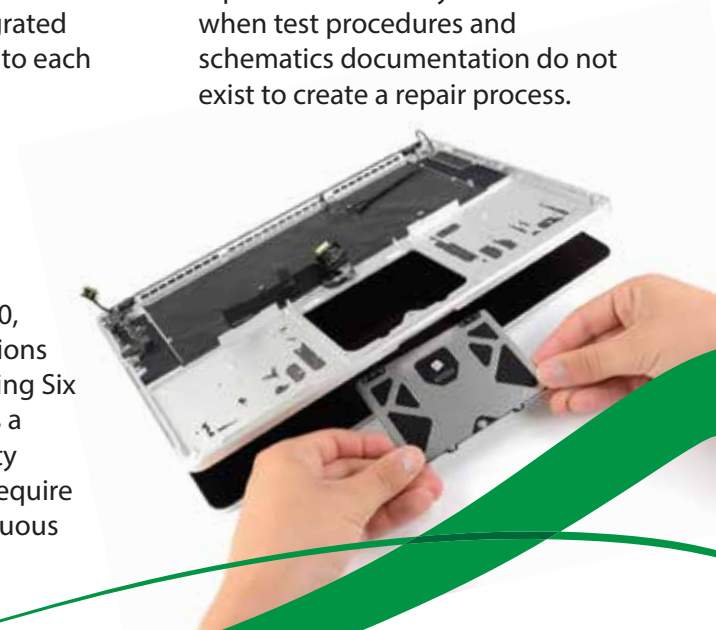

Warehousing & Distribution

Pick, Pack & Ship

Warranty Support

Call Centers

Transportation

Field Service

Repair Solutions That Work

DEX's experience plays an integral role in exceeding service requirements while minimizing costs, giving clients the necessary competitive advantage to succeed. DEX's customized, fully integrated repair solutions easily adapt to each client's strategic and tactical business requirements.

ISO Certifications

DEX maintains ISO 9001:2000, 13485:2003, 14001 certifications with all DEX facilities practicing Six Sigma methodologies. ISO is a family of standards for quality management systems that require the demonstration of continuous improvement.

Reverse Engineering Capabilities

DEX provides reverse engineering solutions for products when component parts required for repair are not readily available or when test procedures and schematics documentation do not exist to create a repair process.